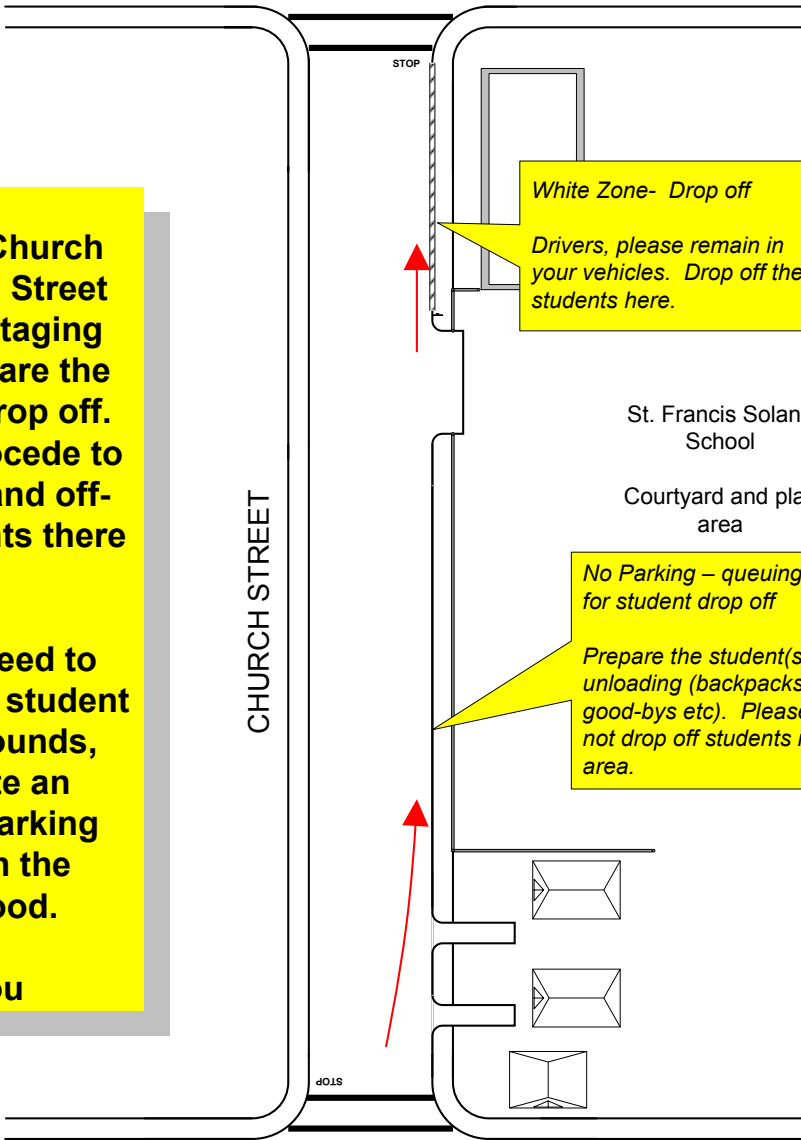

3<sup>rd</sup> Street West

**Drivers,  
Please enter Church  
Street from 4<sup>th</sup> Street  
West. Enter staging  
zone and prepare the  
students for drop off.  
Once clear, procede to  
drop off area and off-  
load the students there  
only.**

**Should you need to  
accompany the student  
on school grounds,  
please locate an  
appropriate parking  
space within the  
neighborhood.**

**Thank you**

St. Francis Solan School

Courtyard and playground area

CHURCH STREET

4<sup>th</sup> Street West

---